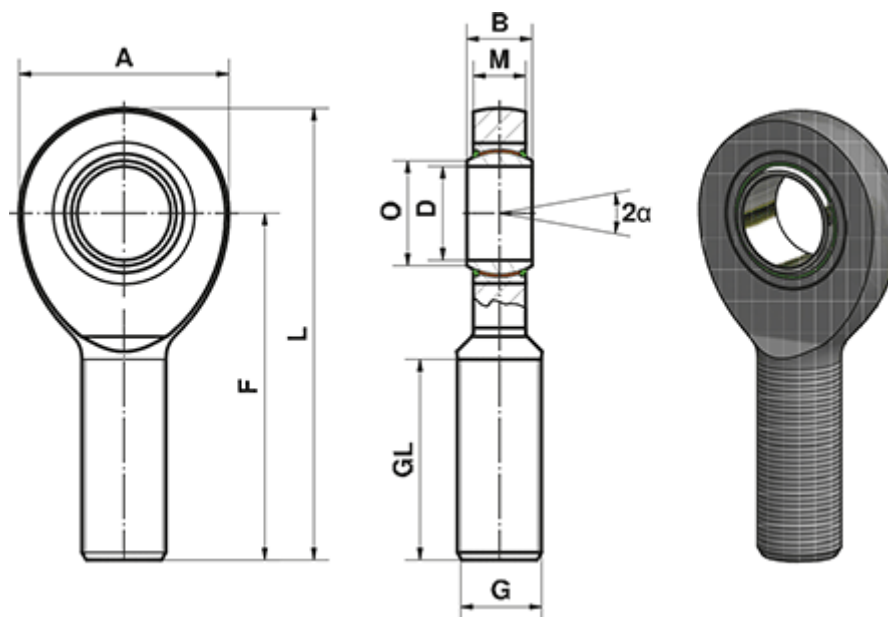

Data Sheet

Article number: 03493080

Description: Fluro Heavy Duty Rod end EAL 80 EW-2RS
M64x4 Male thread

Note: 80

Measures

| | | | |
|---------------------|---------|---------------------|---------|
| A | = 180 | L | = 360 |
| a (degrees) | = 6 | M | = 45 |
| B | = 55 | O | = 89.4 |
| D | = 80 | Static load C0 (kN) | = 752 |
| Dynamic load C (kN) | = 1125 | Weight (g) | = 12000 |
| F | = 270 | | |
| G | = M64x4 | | |
| GL | = 140 | | |